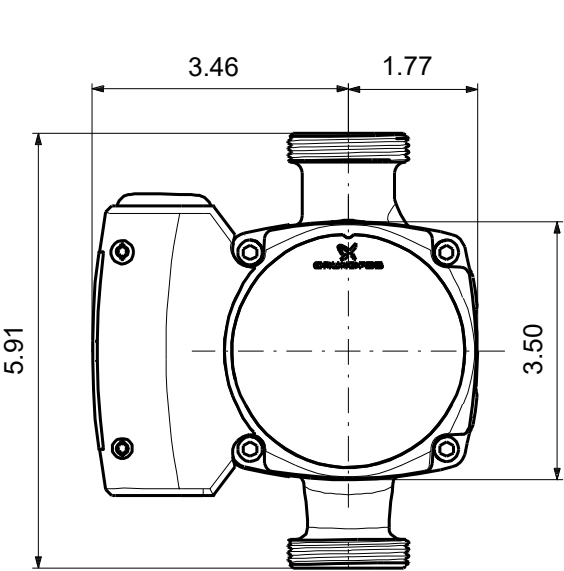

## ALPHA HWR 15-29 SU/T

ALPHA HWR is designed for domestic hot water recirculation systems with a dedicated return line. It features an integrated estimator for temperature estimation and scheduling via the built-in digital timer.

Note! Product picture may differ from actual product

Conditions of Service	Pump Data	Motor Data
Liquid: Water	Liquid temperature range: 35.6 .. 203 °F	Mains frequency: 60 Hz
Temperature: 140 °F	Maximum ambient temperature: 131 °F	
Specific Gravity: 0.985	Product number: 92603113	

# Submittal Data

- Materials:**  
Pump housing: Stainless steel  
Pump housing: ASTM A351-CF8  
Impeller: Composite

Qty. Description

1 ALPHA HWR 15-29 SU/T

Note! Product picture may differ from actual product

Product No.: [92603113](#)

ALPHA HWR 15-29 SU/T is a high-efficiency circulator fitted with a stainless-steel housing. It is designed for circulating domestic hot water in systems with a dedicated return line.