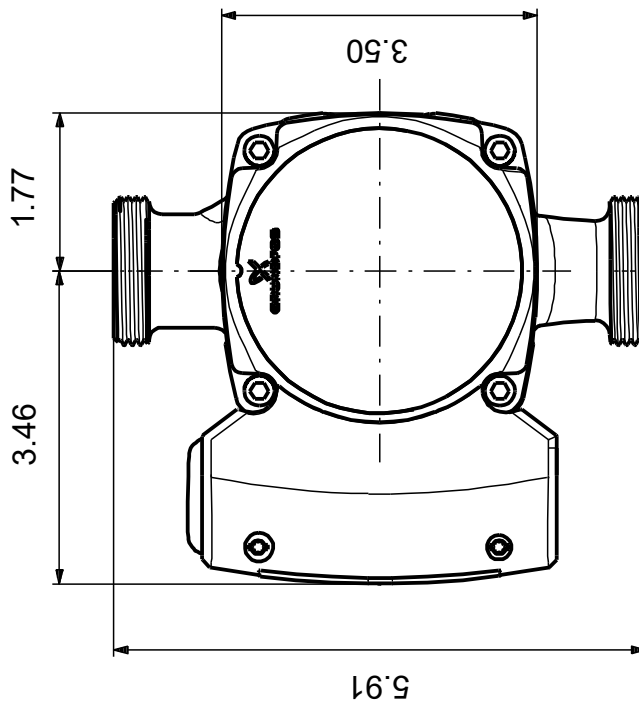

92603113 ALPHA HWR 15-29 SU/T 60 Hz

Note! All units are in [in] unless others are stated.
Disclaimer: This simplified dimensional drawing does not show all details.