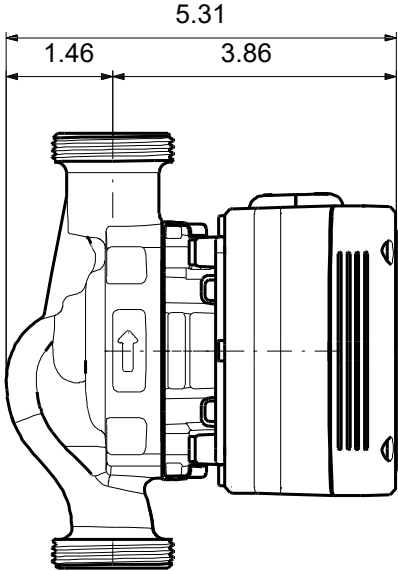

## ALPHA HWR 15-29 SU/T

ALPHA HWR is designed for domestic hot water recirculation systems with a dedicated return line. It features an integrated estimator for temperature estimation and scheduling via the built-in digital timer.

# Submittal Data

- Materials:**  
Pump housing: Stainless steel  
Pump housing: ASTM A351-CF8  
Impeller: Composite

Qty. Description

1 ALPHA HWR 15-29 SU/T

Note! Product picture may differ from actual product