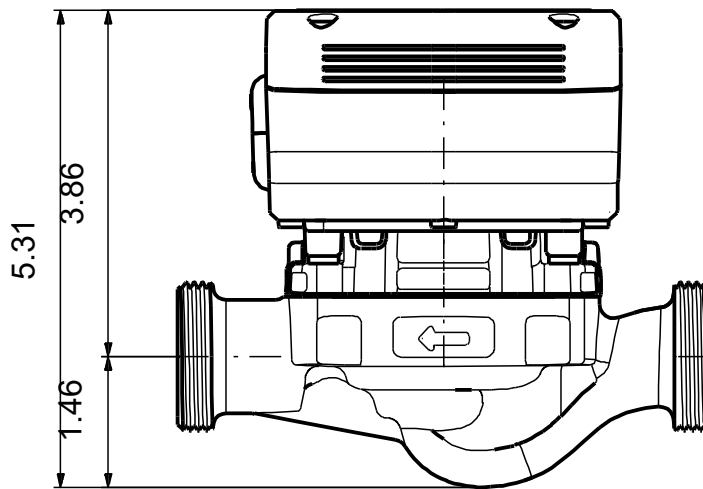

92603113 ALPHA HWR 15-29 SU/T 60 Hz

Note! All units are in [in] unless others are stated.
Disclaimer: This simplified dimensional drawing does not show all details.