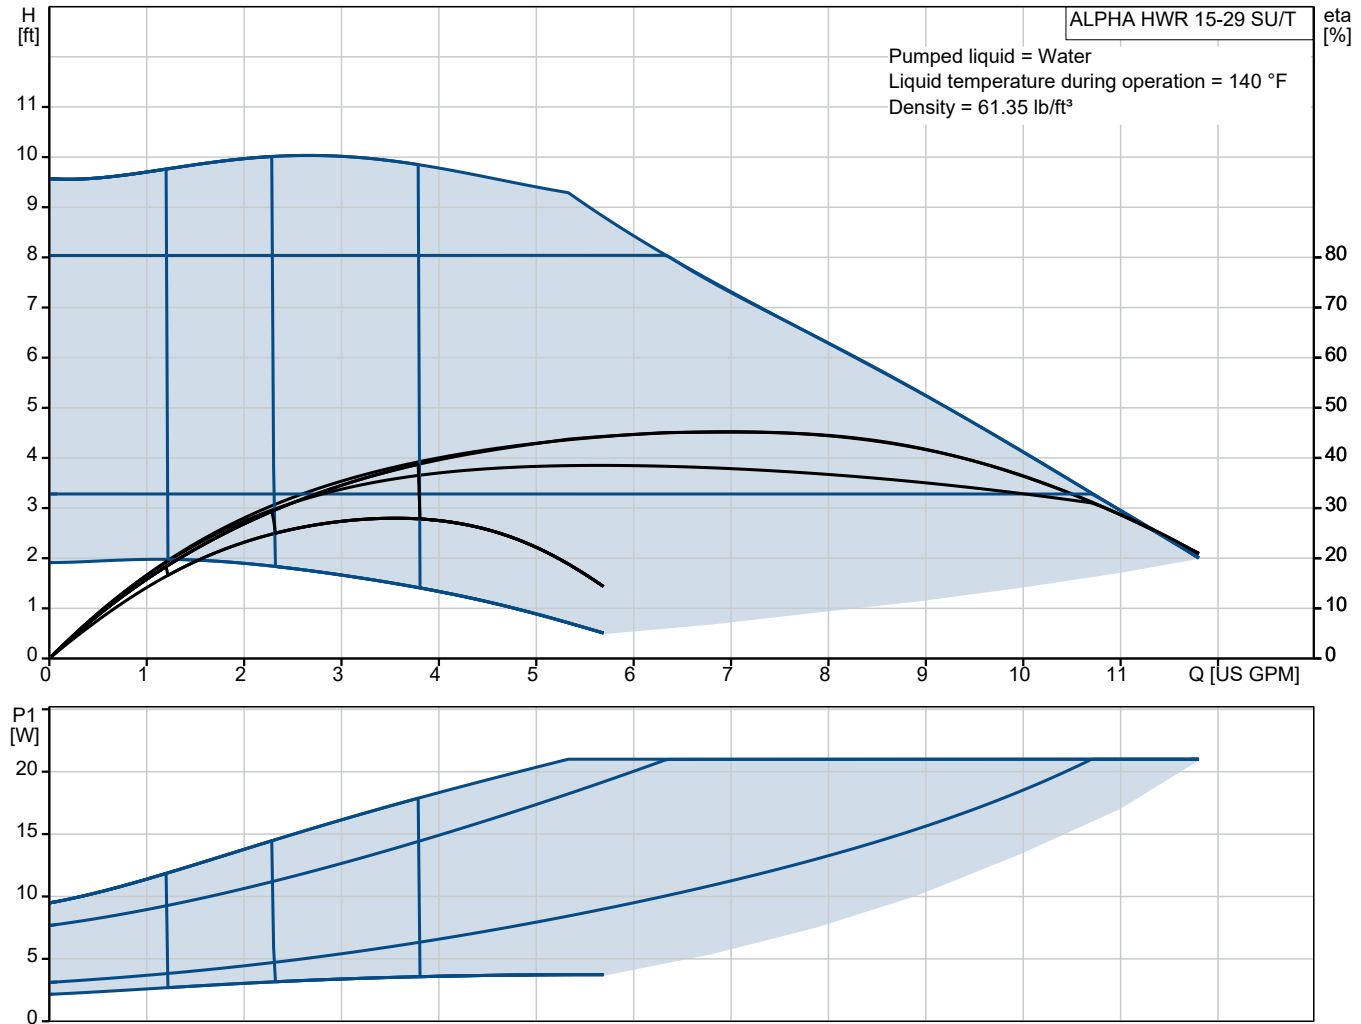

# Submittal Data

PROJECT:	UNIT TAG:	QUANTITY:
REPRESENTATIVE: _____	TYPE OF SERVICE:	DATE: _____
ENGINEER:	SUBMITTED BY:	DATE:
CONTRACTOR:	APPROVED BY:	DATE:
	ORDER NO.:	DATE:

## ALPHA HWR 15-29 SU/T

ALPHA HWR is designed for domestic hot water recirculation systems with a dedicated return line. It features an integrated estimator for temperature estimation and scheduling via the built-in digital timer.

Note! Product picture may differ from actual product

Conditions of Service	Pump Data	Motor Data
Liquid: Water	Liquid temperature range: 35.6 .. 203 °F	Mains frequency: 60 Hz
Temperature: 140 °F	Maximum ambient temperature: 131 °F	
Specific Gravity: 0.985	Product number: 92603113	