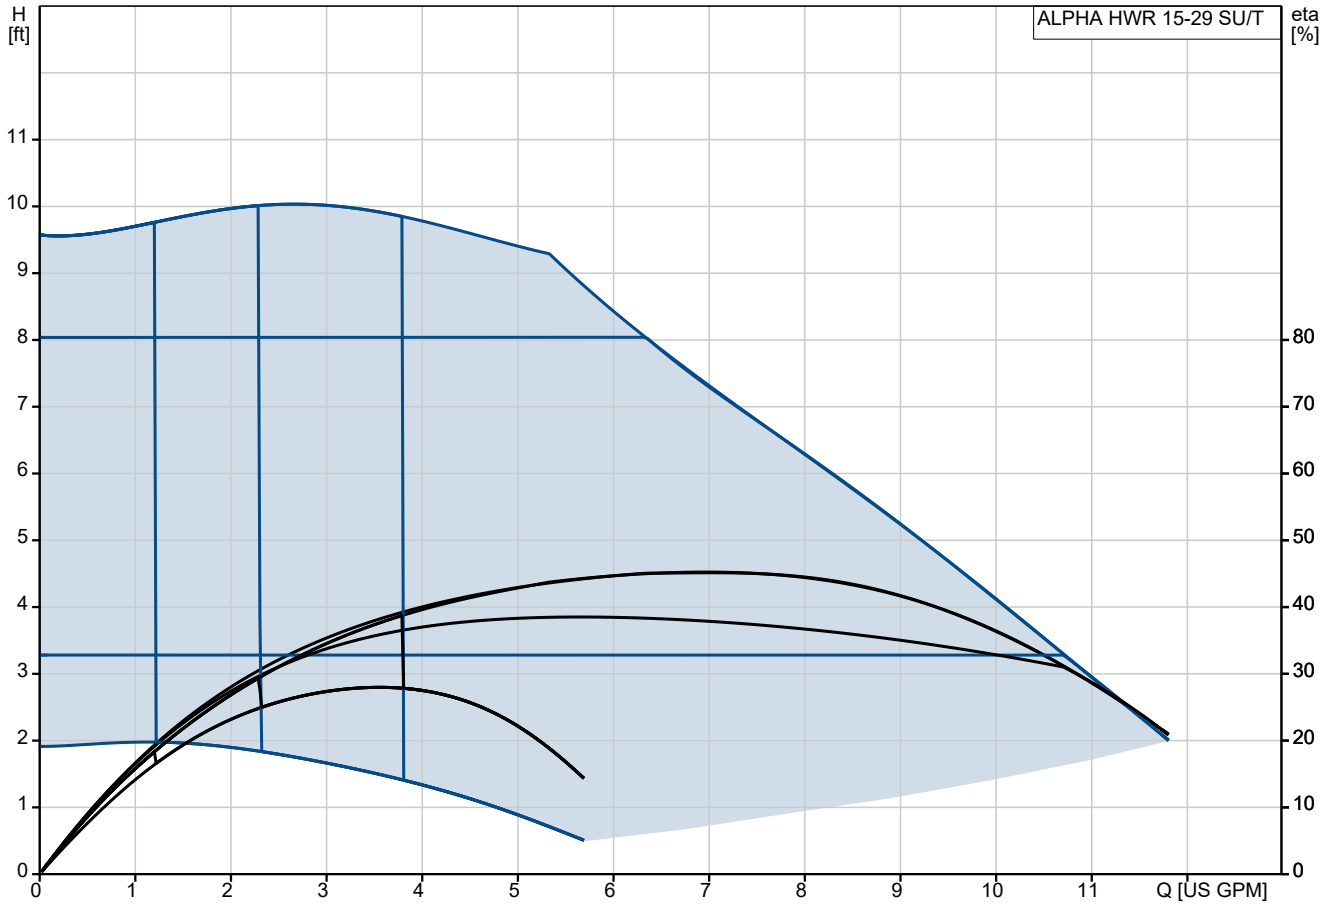

## 92603113 ALPHA HWR 15-29 SU/T 60 Hz

Pumped liquid = Water  
Liquid temperature during operation = 140 °F  
Density = 61.35 lb/ft<sup>3</sup>

Description	Value
<b>General information:</b>	
Product name:	ALPHA HWR 15-29 SU/T
Product No:	92603113
EAN number:	5715116925257
Price:	
<b>Technical:</b>	
Rated flow:	7.26 US GPM
Rated head:	7.218 ft
Pump head orientation:	9H
TF class:	95
Approvals:	FCC,cULus,cULDWus
Model:	B
<b>Materials:</b>	
Pump housing:	Stainless steel
Pump housing:	EN 1.4308
Pump housing:	ASTM A351-CF8
Impeller:	Composite
Impeller:	PESU 30% gf + PESU-GF20%
<b>Installation:</b>	
Range of ambient temperature:	32 .. 131 °F
Maximum operating pressure:	174.92 psi
Type of connection:	NPSM(M)
Size of connection:	1 1/4 inch
Pressure rating for connection:	PN 12
Port-to-port length:	5 15/16 in
<b>Liquid:</b>	
Pumped liquid:	Water
Liquid temperature range:	35.6 .. 203 °F
Selected liquid temperature:	140 °F
Density:	61.35 lb/ft³
<b>Electrical data:</b>	
P1 min.:	2 W
P1 max.:	21 W
Mains frequency:	60 Hz
Rated voltage:	1 x 115 V
Minimum current consumption:	0.06 A
Maximum current consumption:	0.41 A
Enclosure, Type:	2
Insulation class (IEC 85):	F
Thermal protection:	Electronic
<b>Others:</b>	
Net weight:	4.5 lb
Gross weight:	5.16 lb
Shipping volume:	0.25 ft³
Sales region:	Namreg
Country of origin:	DK
Custom tariff no.:	8413.70.2005