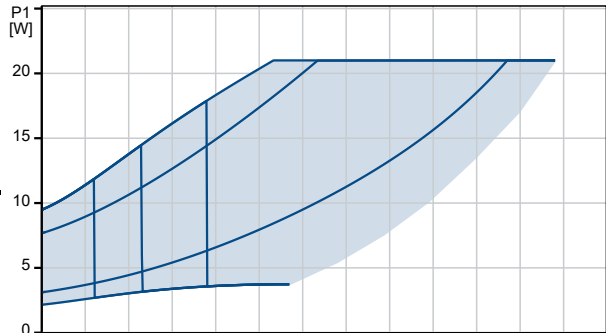

Pumped liquid = Water
Liquid temperature during operation = 140 °F
Density = 61.35 lb/ft³