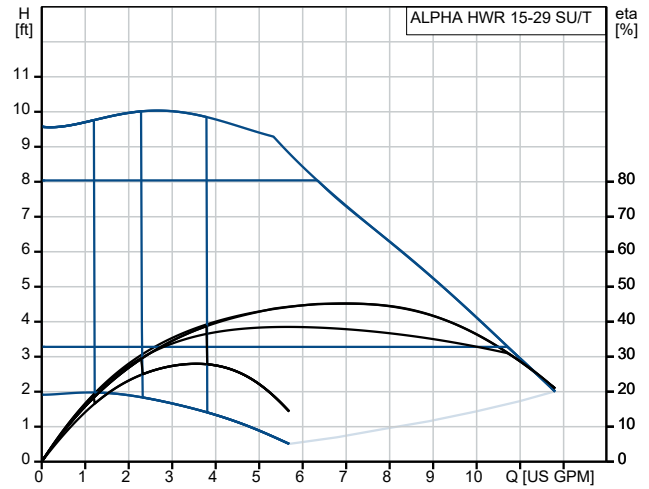

## 92603113 ALPHA HWR 15-29 SU/T 60 Hz

Pumped liquid = Water  
Liquid temperature during operation = 140 °F  
Density = 61.35 lb/ft<sup>3</sup>

Description	Value
<b>General information:</b>	
Product name:	ALPHA HWR 15-29 SU/T
Product No:	92603113
EAN number:	5715116925257
Price:	
<b>Technical:</b>	
Rated flow:	7.26 US GPM
Rated head:	7.218 ft
Pump head orientation:	9H
TF class:	95
Approvals:	FCC,cULus,cULDWus
Model:	B
<b>Materials:</b>	
Pump housing:	Stainless steel
Pump housing:	EN 1.4308
Pump housing:	ASTM A351-CF8
Impeller:	Composite
Impeller:	PESU 30% gf + PESU-GF20%
<b>Installation:</b>	
Range of ambient temperature:	32 .. 131 °F
Maximum operating pressure:	174.92 psi
Type of connection:	NPSM(M)
Size of connection:	1 1/4 inch
Pressure rating for connection:	PN 12
Port-to-port length:	5 15/16 in
<b>Liquid:</b>	
Pumped liquid:	Water
Liquid temperature range:	35.6 .. 203 °F
Selected liquid temperature:	140 °F
Density:	61.35 lb/ft³
<b>Electrical data:</b>	
P1 min.:	2 W
P1 max.:	21 W
Mains frequency:	60 Hz
Rated voltage:	1 x 115 V
Minimum current consumption:	0.06 A
Maximum current consumption:	0.41 A
Enclosure, Type:	2
Insulation class (IEC 85):	F
Thermal protection:	Electronic
<b>Others:</b>	
Net weight:	4.5 lb
Gross weight:	5.16 lb
Shipping volume:	0.25 ft³
Sales region:	Namreg
Country of origin:	DK
Custom tariff no.:	8413.70.2005