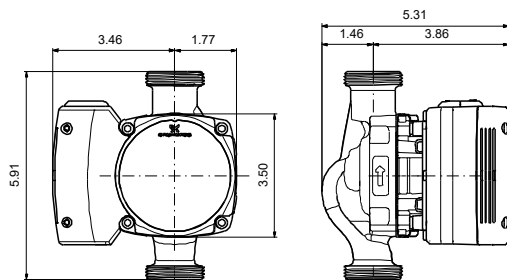

Pumped liquid = Water
Liquid temperature during operation = 140 °F
Density = 61.35 lb/ft³