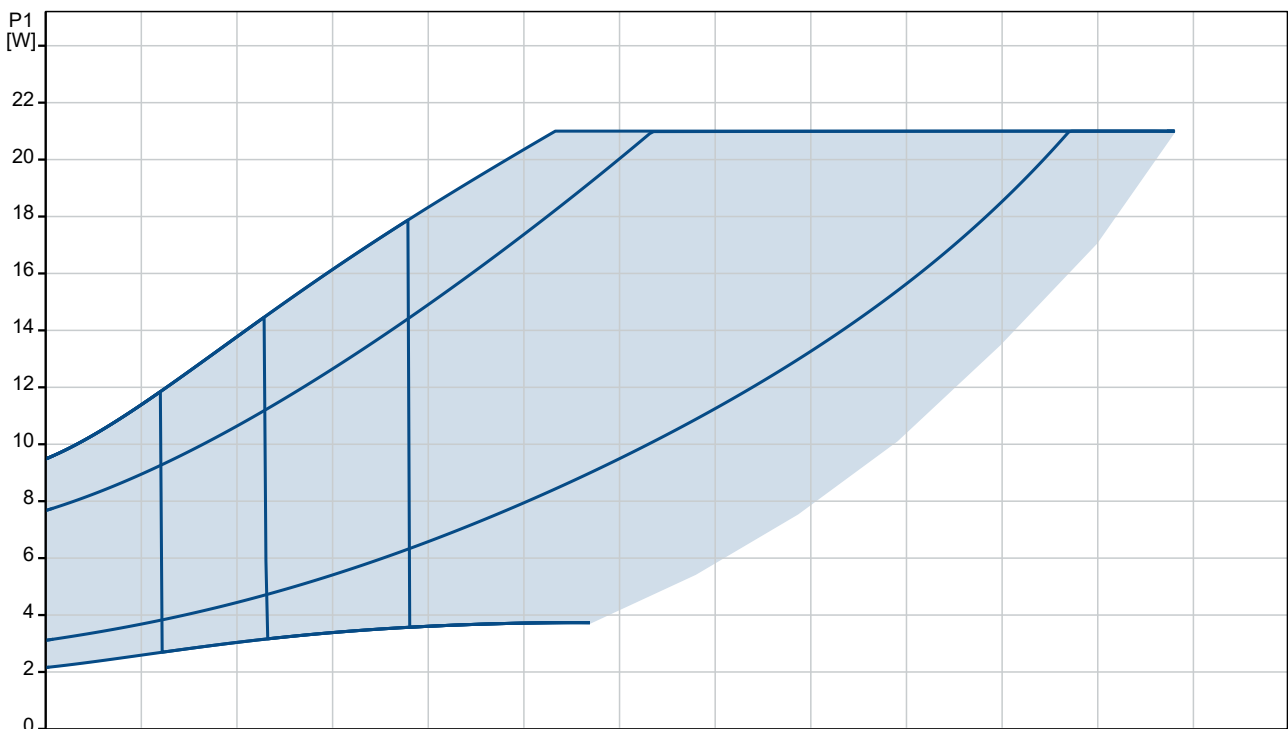

## 92603113 ALPHA HWR 15-29 SU/T 60 Hz

Pumped liquid = Water  
Liquid temperature during operation = 140 °F  
Density = 61.35 lb/ft<sup>3</sup>

Description	Value
<b>General information:</b>	
Product name:	ALPHA HWR 15-29 SU/T
Product No:	92603113
EAN number:	5715116925257
Price:	
<b>Technical:</b>	
Rated flow:	7.26 US GPM
Rated head:	7.218 ft
Pump head orientation:	9H
TF class:	95
Approvals:	FCC,cULus,cULDWus
Model:	B
<b>Materials:</b>	
Pump housing:	Stainless steel
Pump housing:	EN 1.4308
Pump housing:	ASTM A351-CF8
Impeller:	Composite
Impeller:	PESU 30% gf + PESU-GF20%
<b>Installation:</b>	
Range of ambient temperature:	32 .. 131 °F
Maximum operating pressure:	174.92 psi
Type of connection:	NPSM(M)
Size of connection:	1 1/4 inch
Pressure rating for connection:	PN 12
Port-to-port length:	5 15/16 in
<b>Liquid:</b>	
Pumped liquid:	Water
Liquid temperature range:	35.6 .. 203 °F
Selected liquid temperature:	140 °F
Density:	61.35 lb/ft³
<b>Electrical data:</b>	
P1 min.:	2 W
P1 max.:	21 W
Mains frequency:	60 Hz
Rated voltage:	1 x 115 V
Minimum current consumption:	0.06 A
Maximum current consumption:	0.41 A
Enclosure, Type:	2
Insulation class (IEC 85):	F
Thermal protection:	Electronic
<b>Others:</b>	
Net weight:	4.5 lb
Gross weight:	5.16 lb
Shipping volume:	0.25 ft³
Sales region:	Namreg
Country of origin:	DK
Custom tariff no.:	8413.70.2005